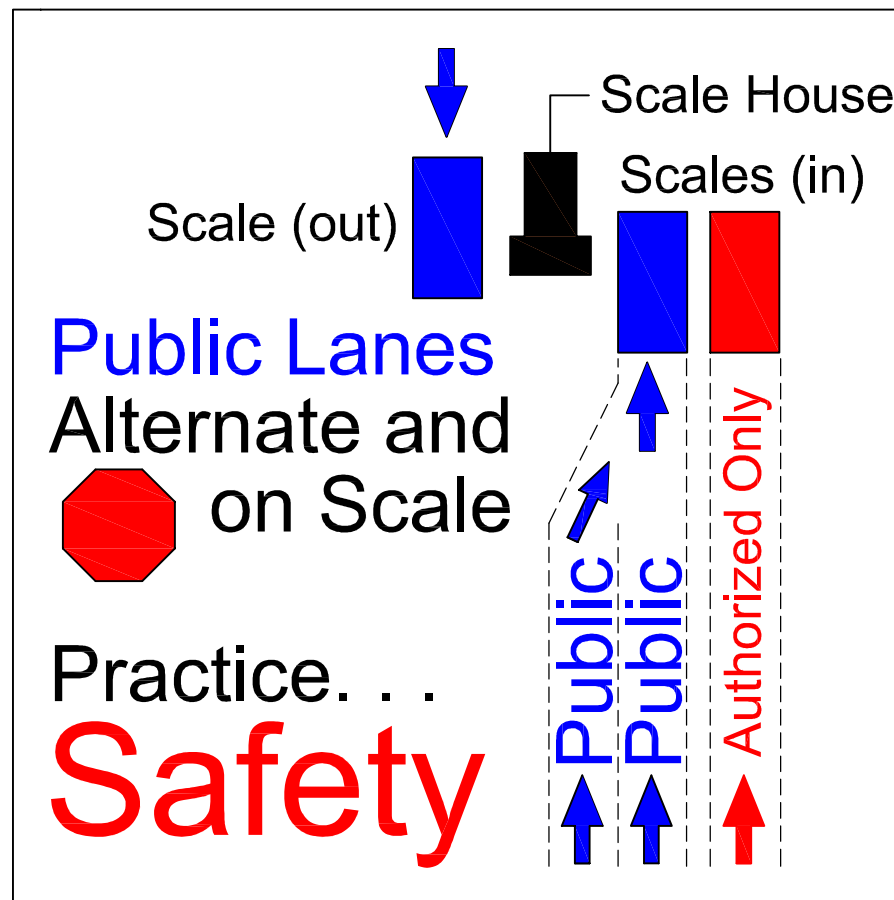

North Landfill Site Information

SITE MAP

SCALE and LANE USE

① All waste locations are clearly marked with signs containing red circles and red numbers. Scale operator will direct you to the appropriate waste location.