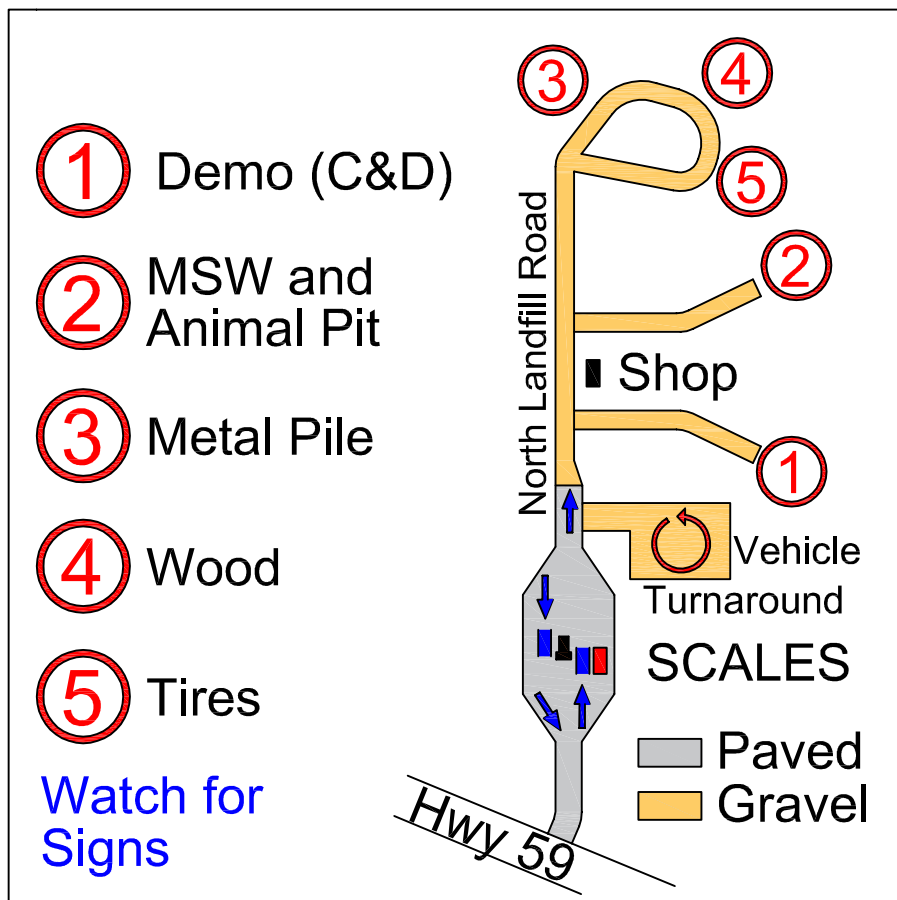

North Landfill Site Information

SITE MAP

SCALE and LANE USE

① All waste locations are clearly marked with signs containing red circles and red numbers. Scale operator will direct you to the appropriate waste location.